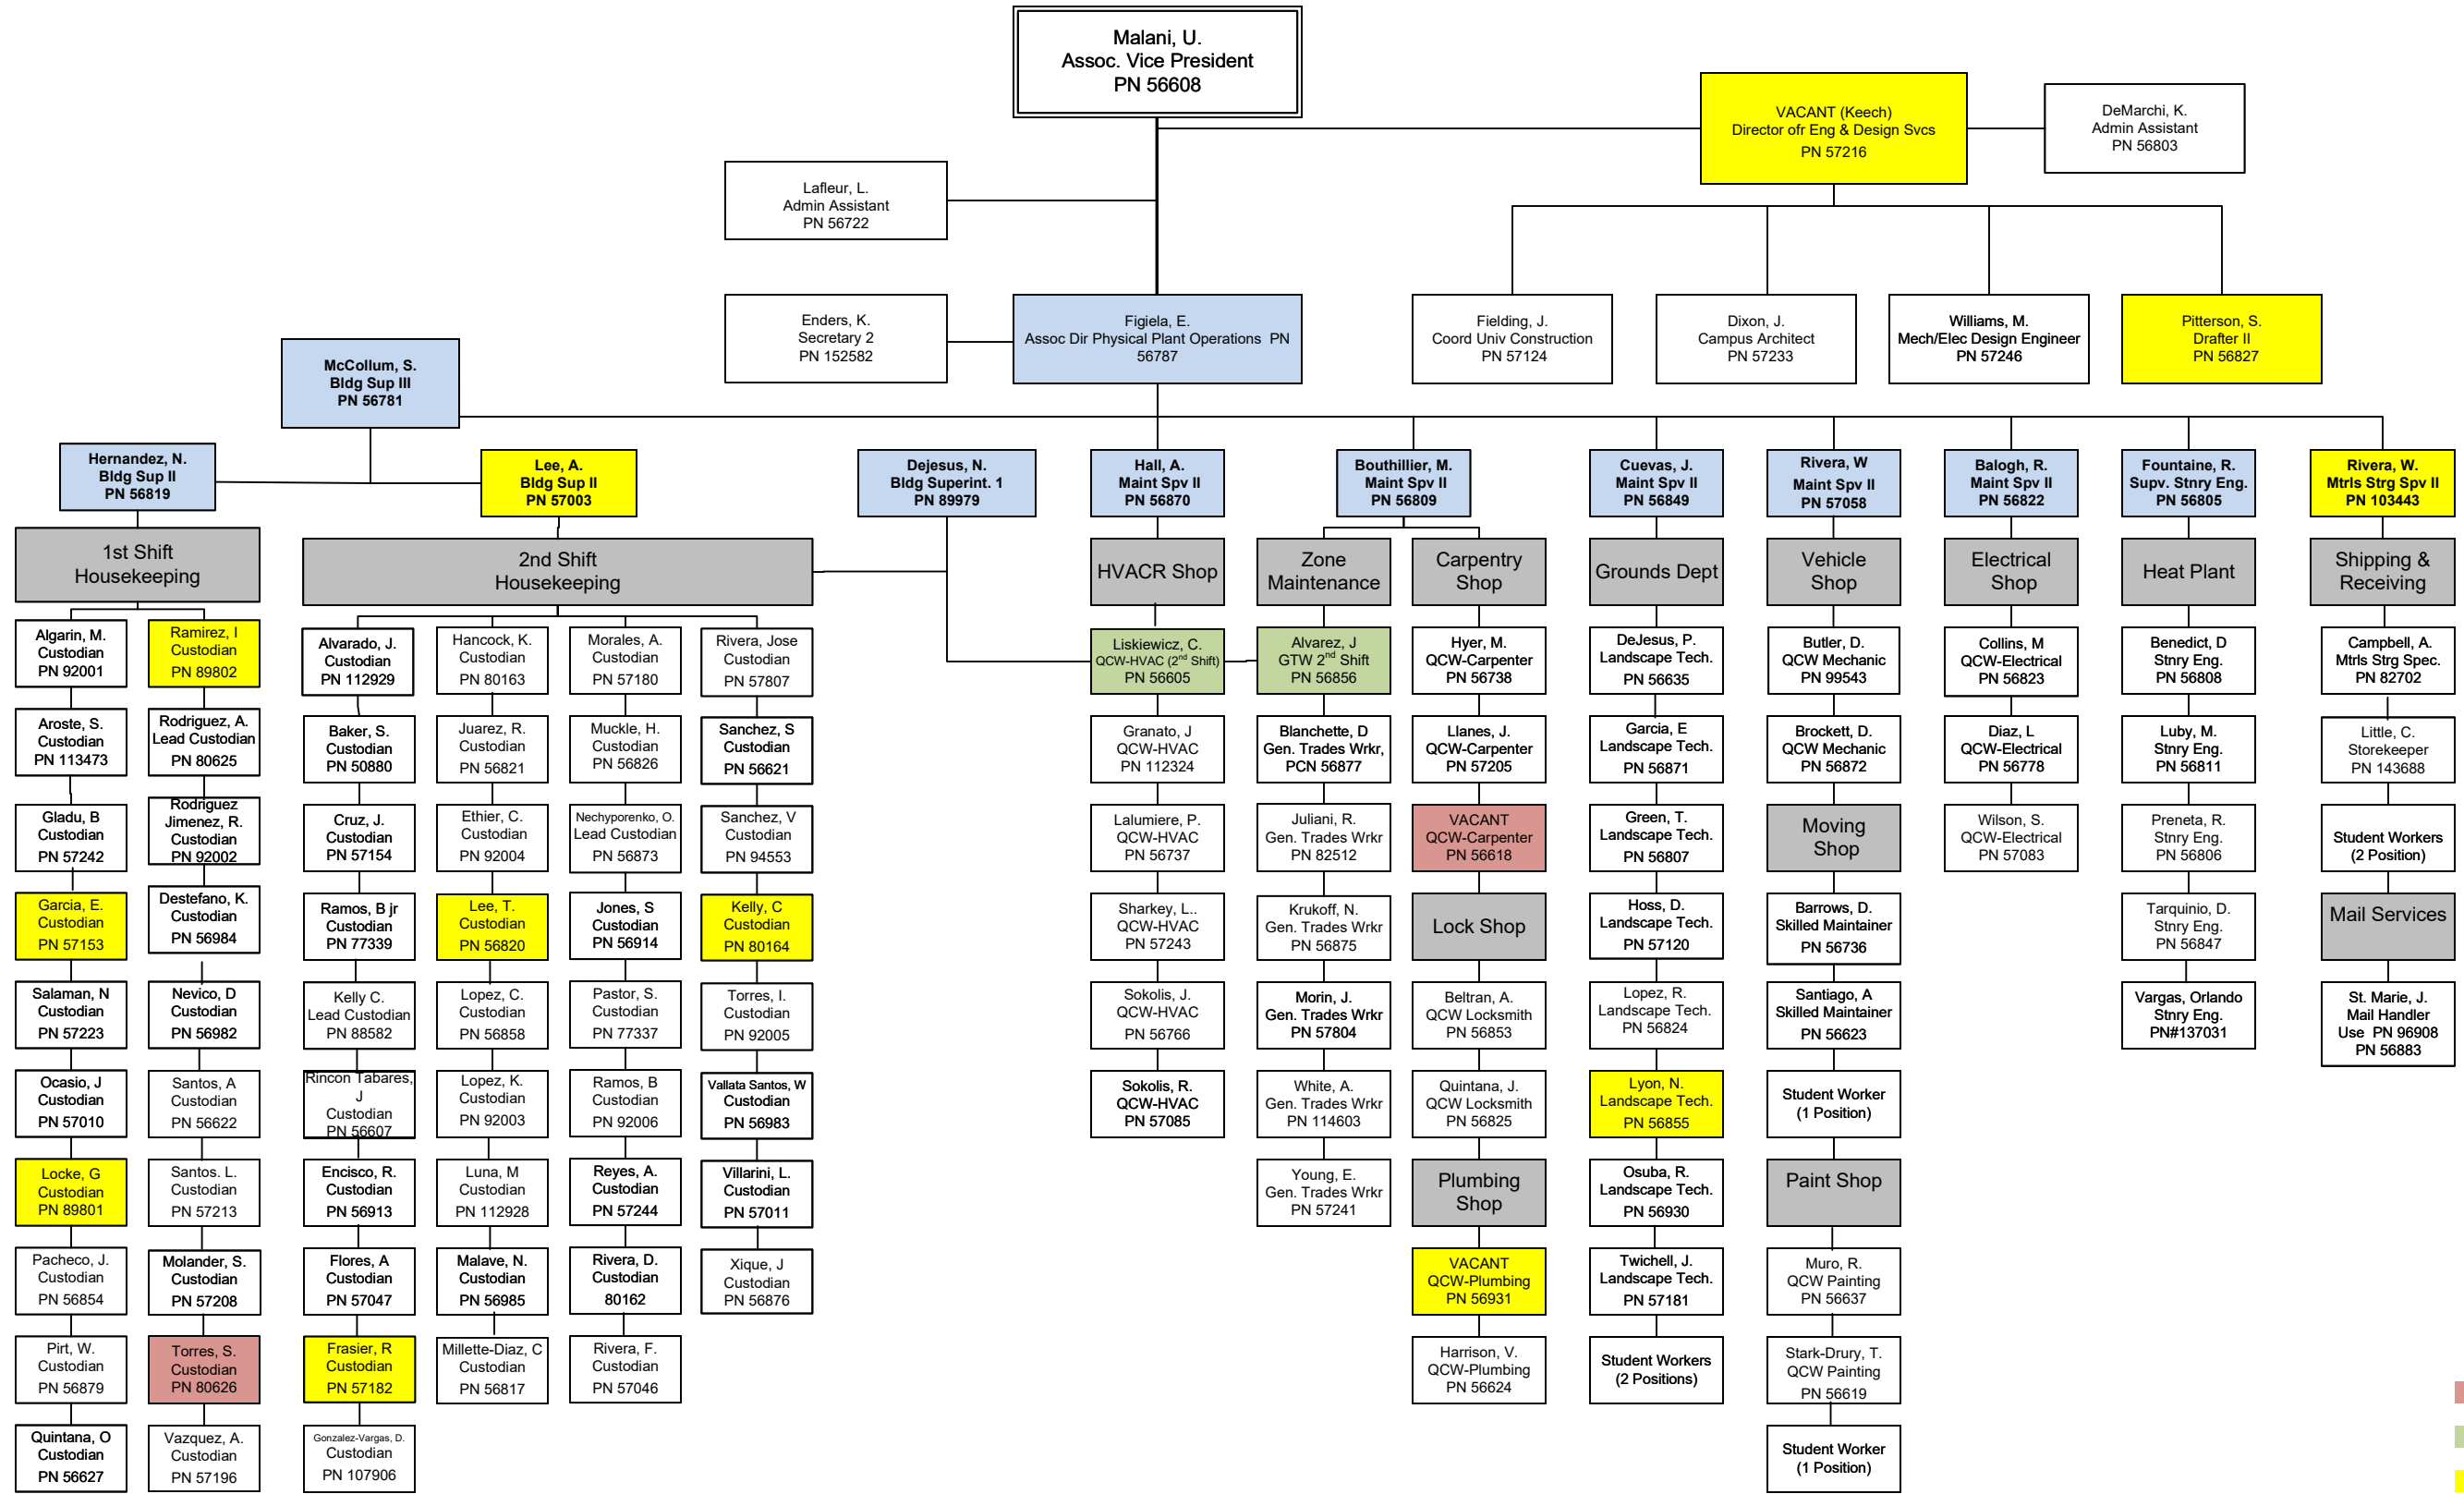

# Eastern Connecticut State University Facilities Management & Planning Organizational Chart

- Position On Hold
- Dual Supervisors
- Vacant Position
- Supervisor