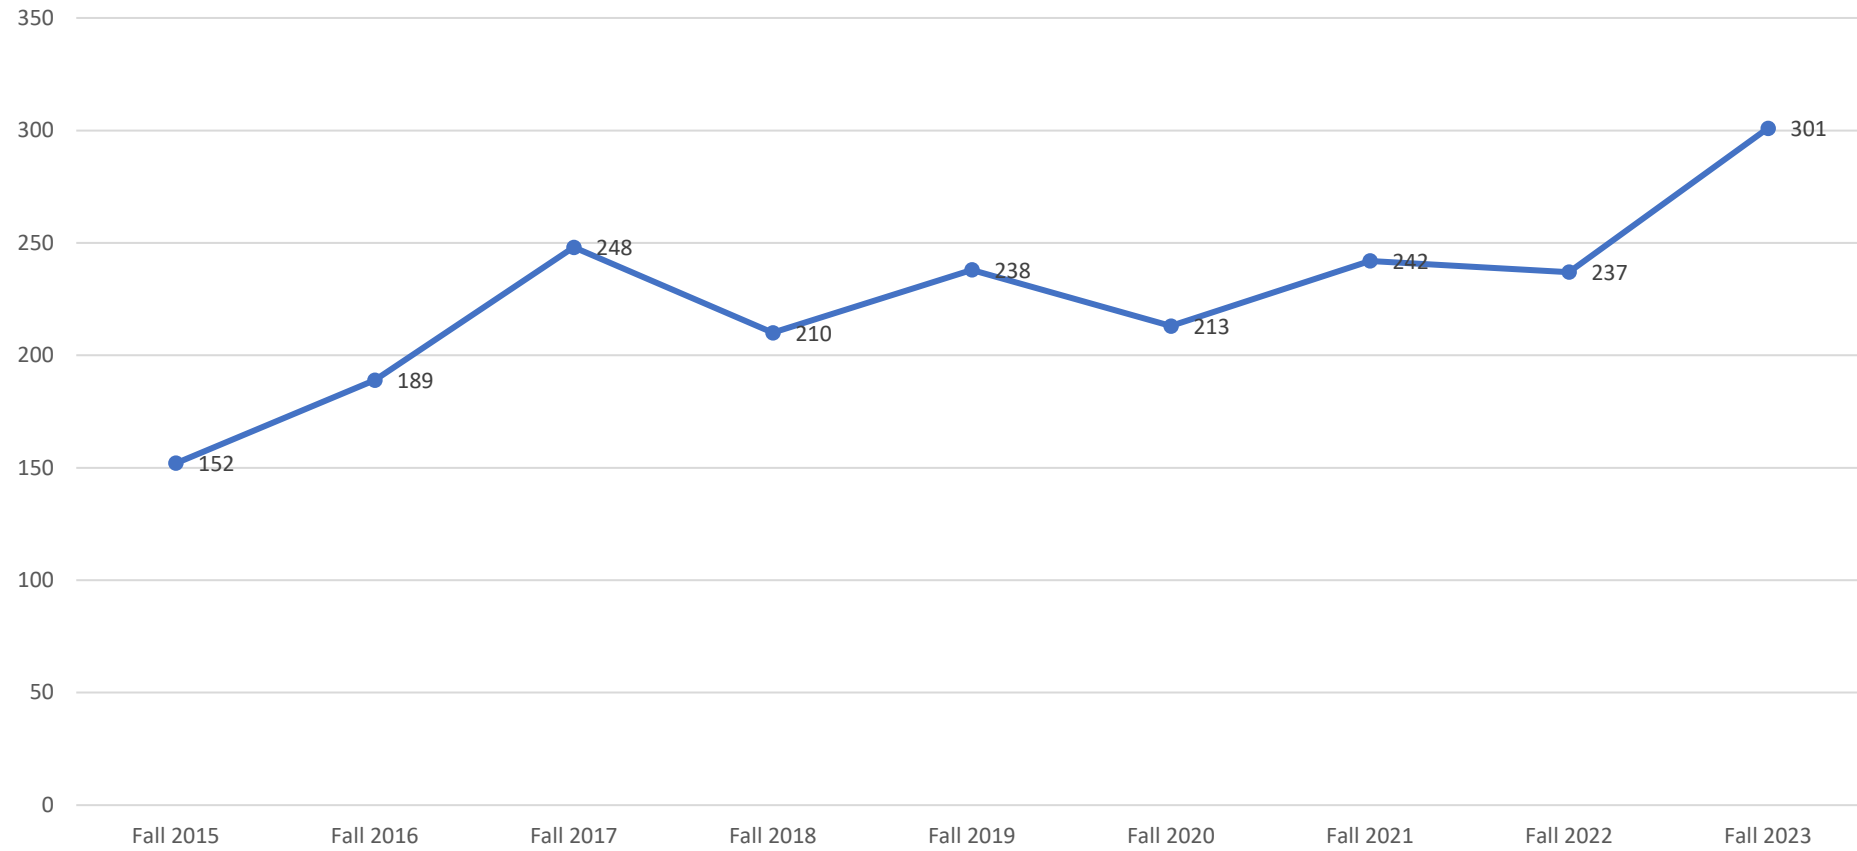

Dual Credit Headcount by Ethnicity Over Time

Percentage of Dual Credit Enrollment by Ethnicity Over Time

Dual Credit Students by Ethnicity Over Time

Dual Credit Headcount by Ethnicity Over Time

White Student Headcount

Hispanic/Latino Student Headcount

Asian Student Headcount

Black/African American Student Headcount

Percentage of all enrolled Dual Credit Students