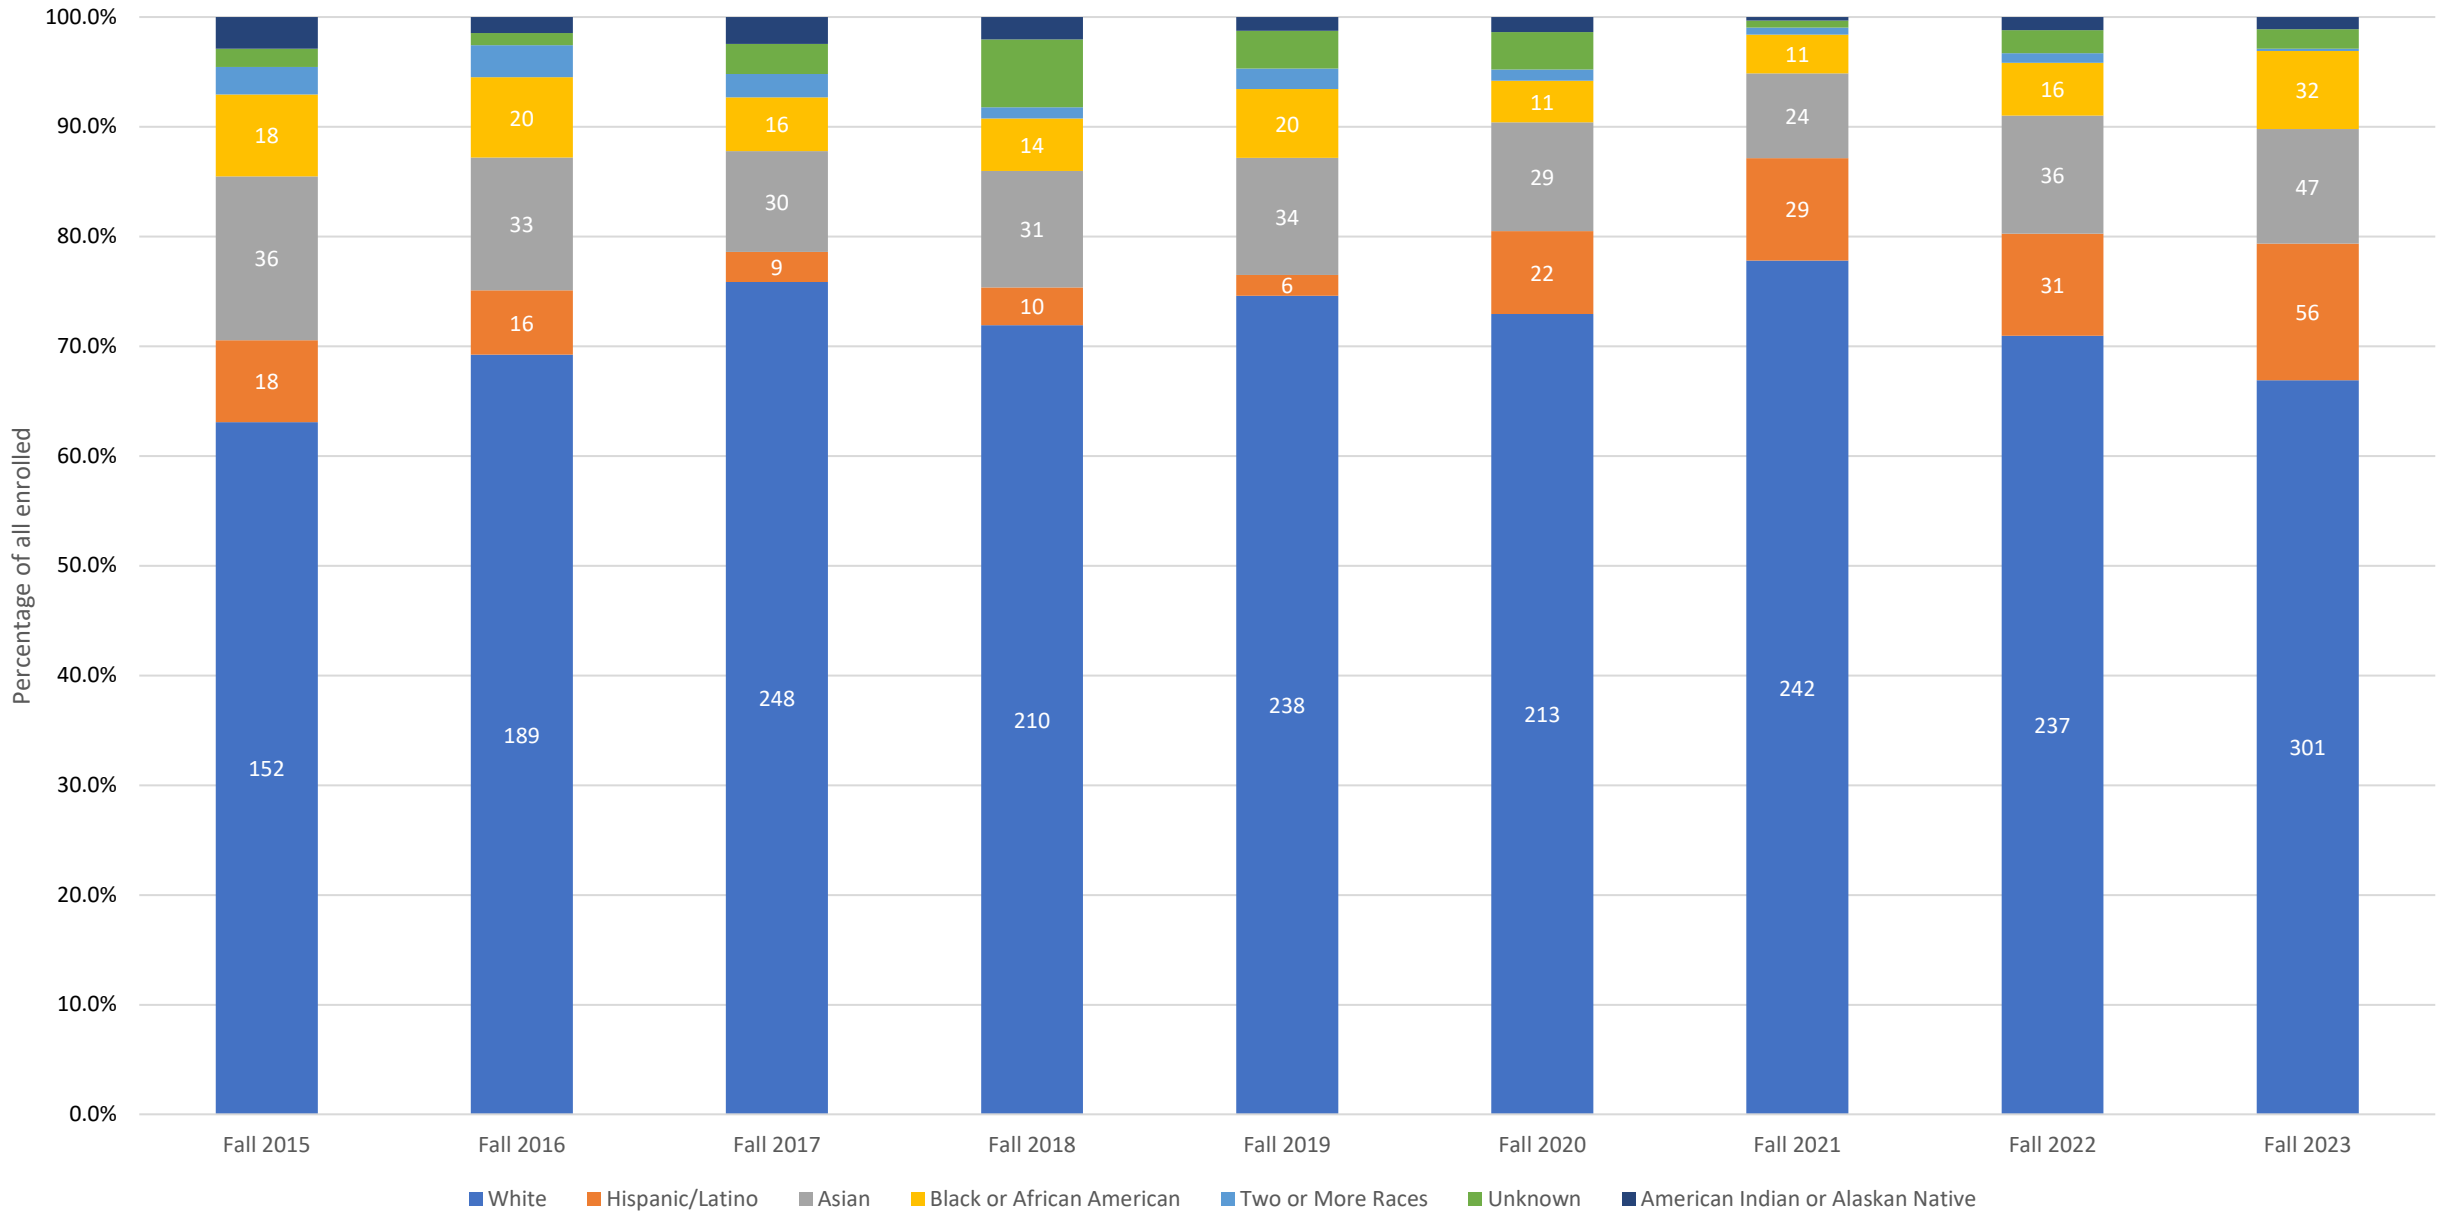

Dual Credit Headcount by Ethnicity Over Time

Percentage of Dual Credit Enrollment by Ethnicity Over Time

Dual Credit Students by Ethnicity Over Time

Dual Credit Headcount by Ethnicity Over Time

White Student Headcount

Hispanic/Latino Student Headcount

Asian Student Headcount

Black/African American Student Headcount

Percentage of all enrolled Dual Credit Students