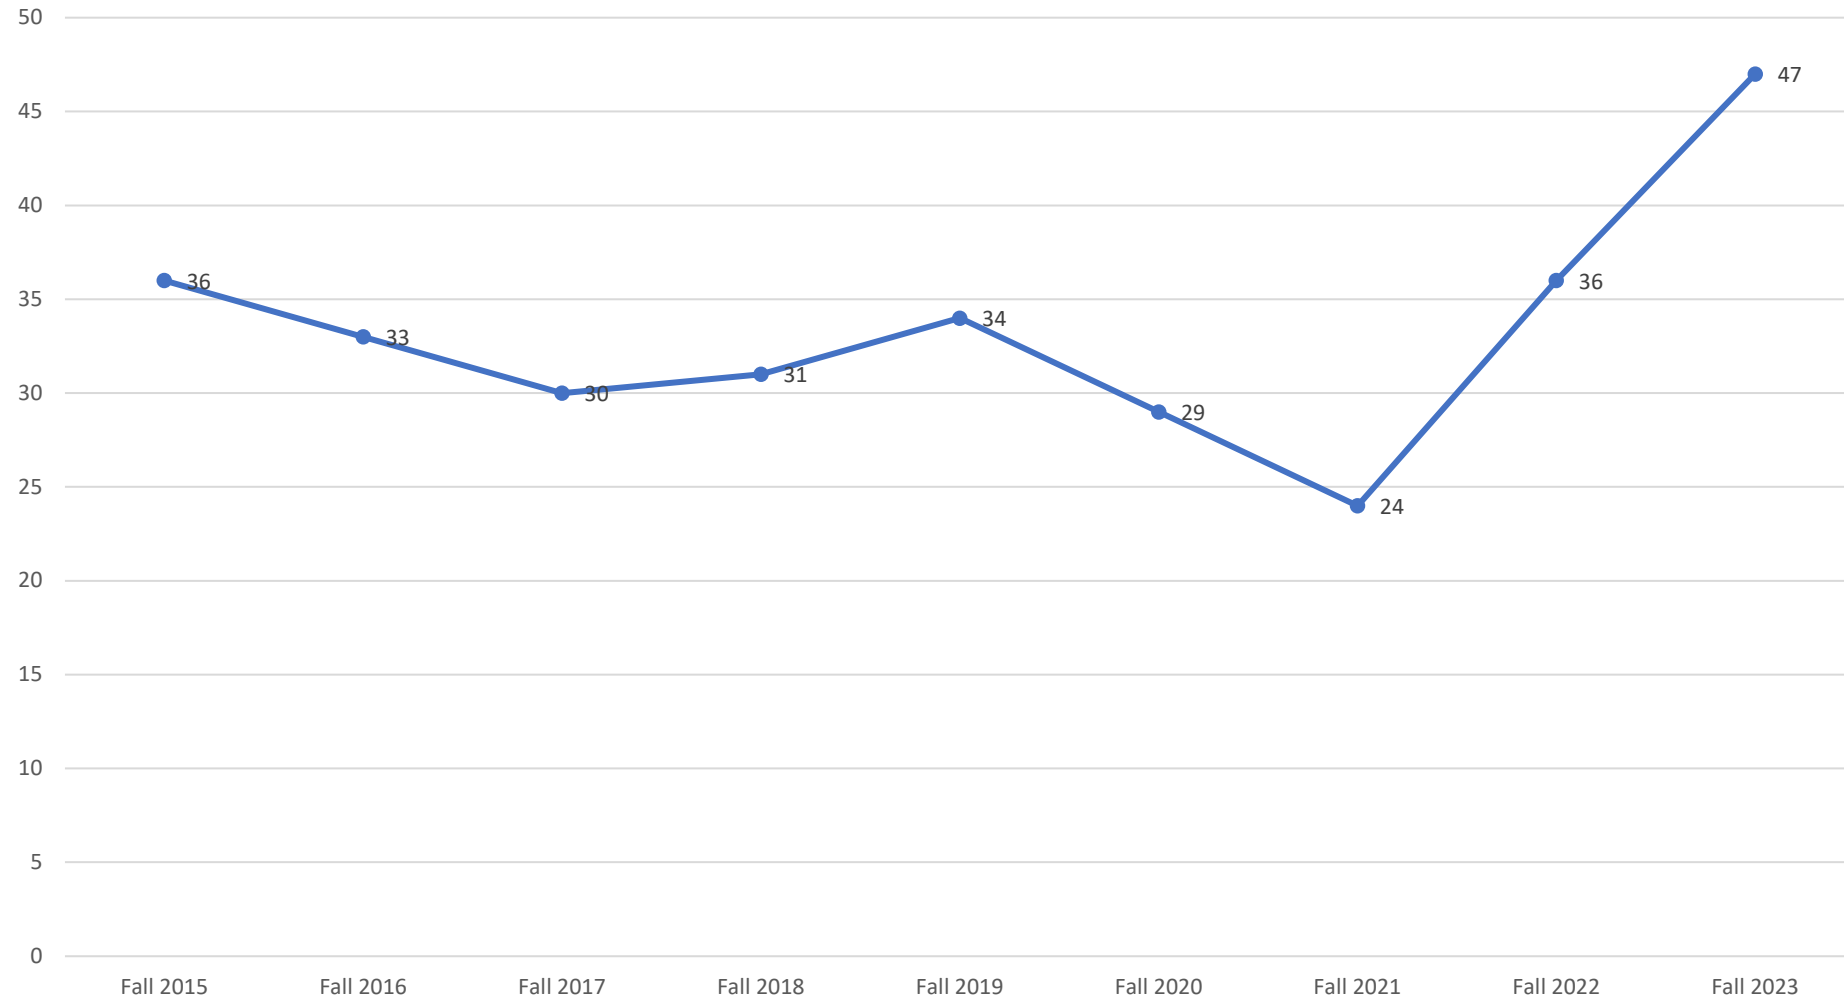

Dual Credit Headcount by Ethnicity Over Time

Percentage of Dual Credit Enrollment by Ethnicity Over Time

Dual Credit Students by Ethnicity Over Time

Dual Credit Headcount by Ethnicity Over Time

White Student Headcount

Hispanic/Latino Student Headcount

Asian Student Headcount

Black/African American Student Headcount

Percentage of all enrolled Dual Credit Students