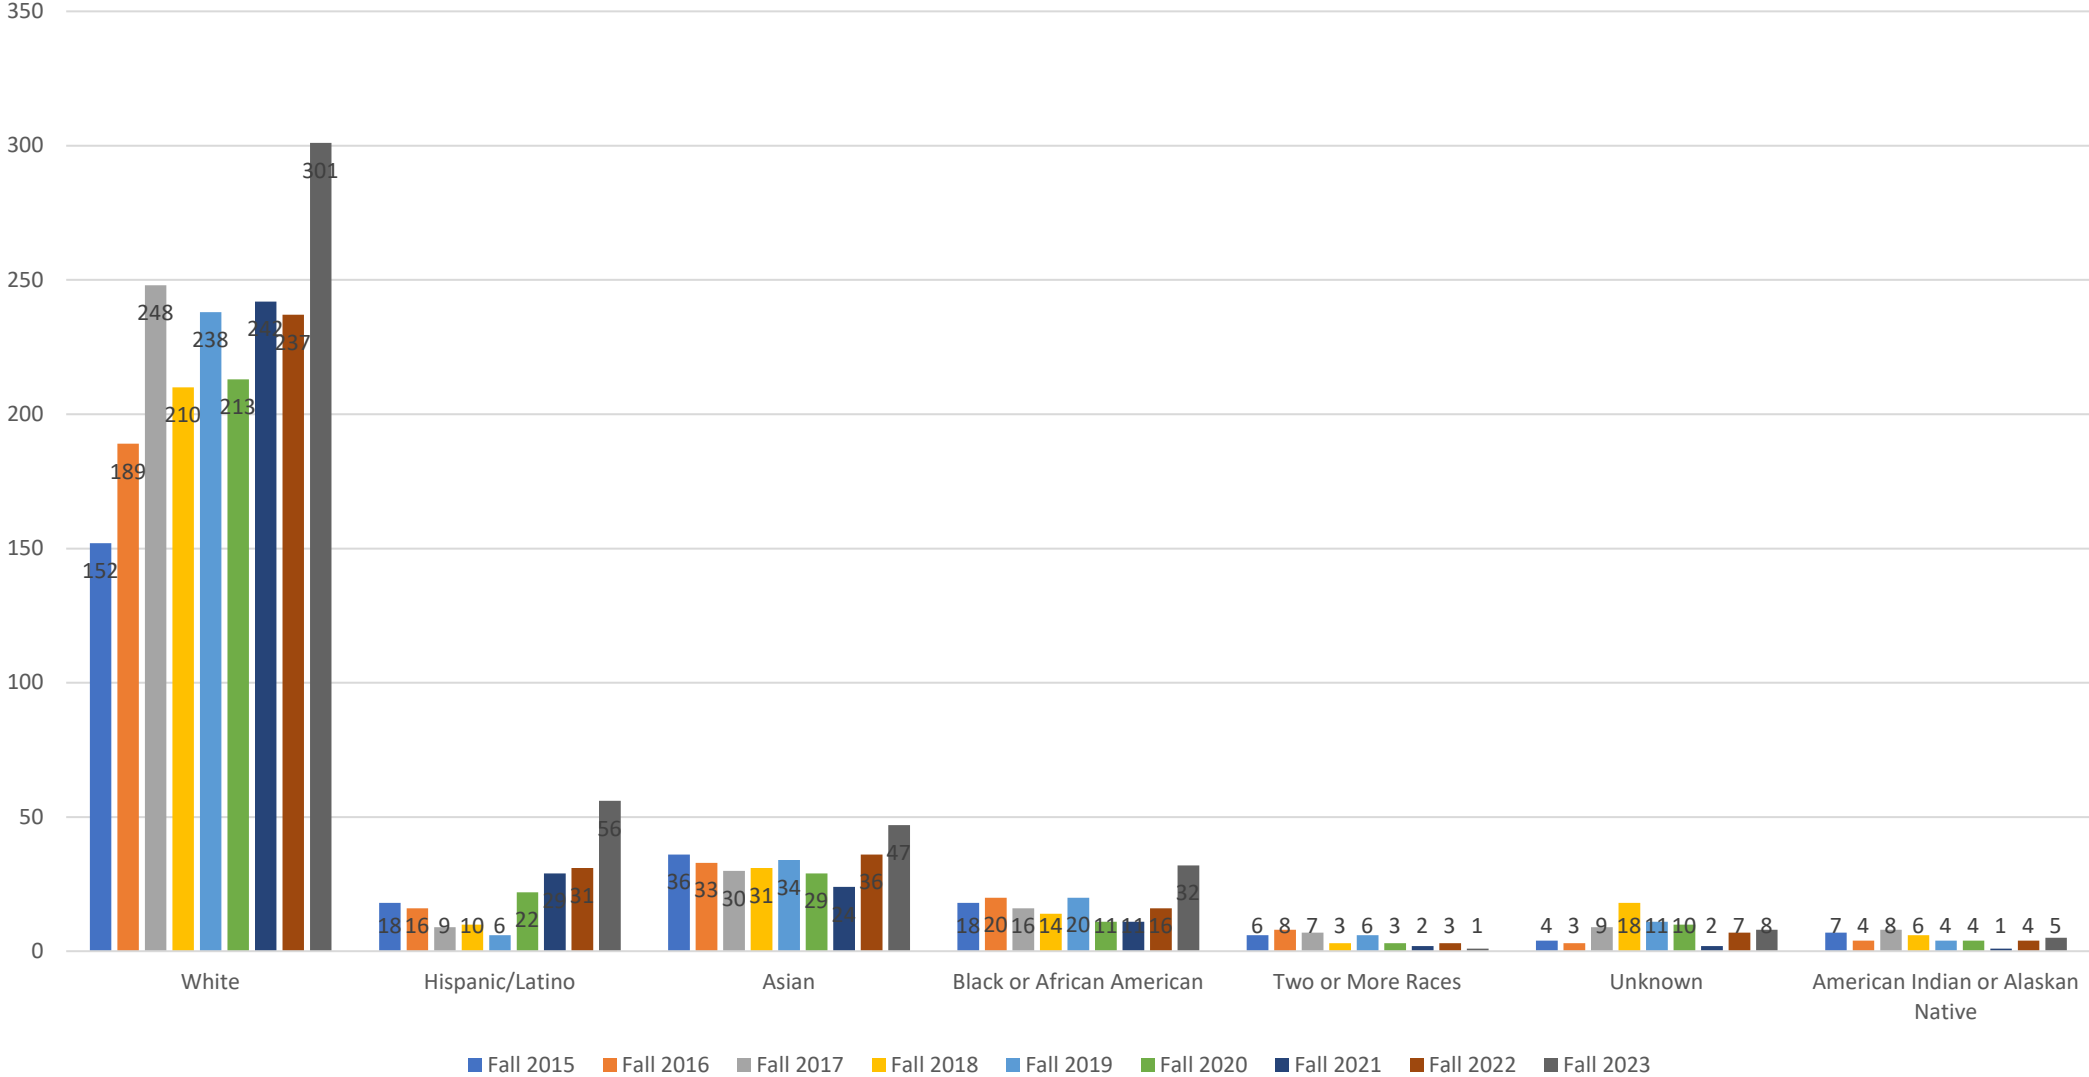

Dual Credit Headcount by Ethnicity Over Time

Percentage of Dual Credit Enrollment by Ethnicity Over Time

Dual Credit Students by Ethnicity Over Time

Dual Credit Headcount by Ethnicity Over Time

White Student Headcount

Hispanic/Latino Student Headcount

Asian Student Headcount

Black/African American Student Headcount

Percentage of all enrolled Dual Credit Students