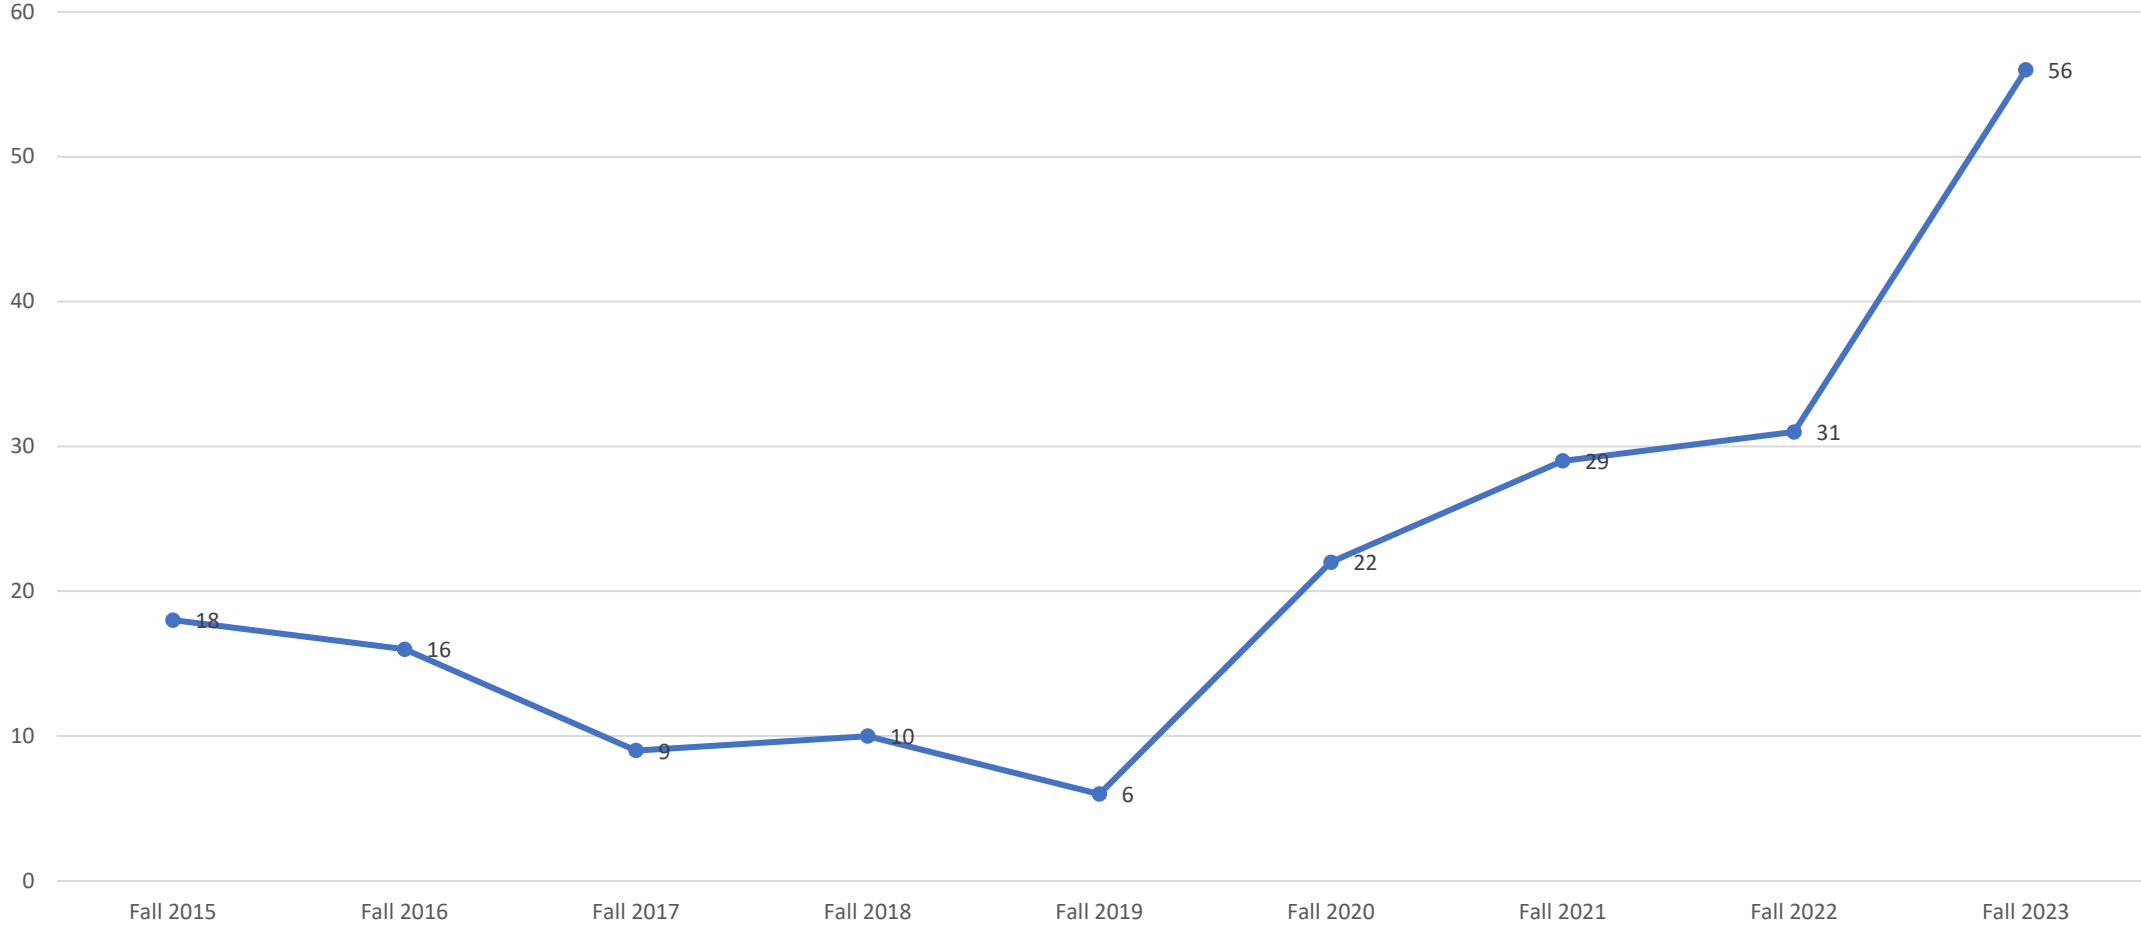

Dual Credit Headcount by Ethnicity Over Time

Percentage of Dual Credit Enrollment by Ethnicity Over Time

Dual Credit Students by Ethnicity Over Time

Dual Credit Headcount by Ethnicity Over Time

White Student Headcount

Hispanic/Latino Student Headcount

Asian Student Headcount

Black/African American Student Headcount

Percentage of all enrolled Dual Credit Students