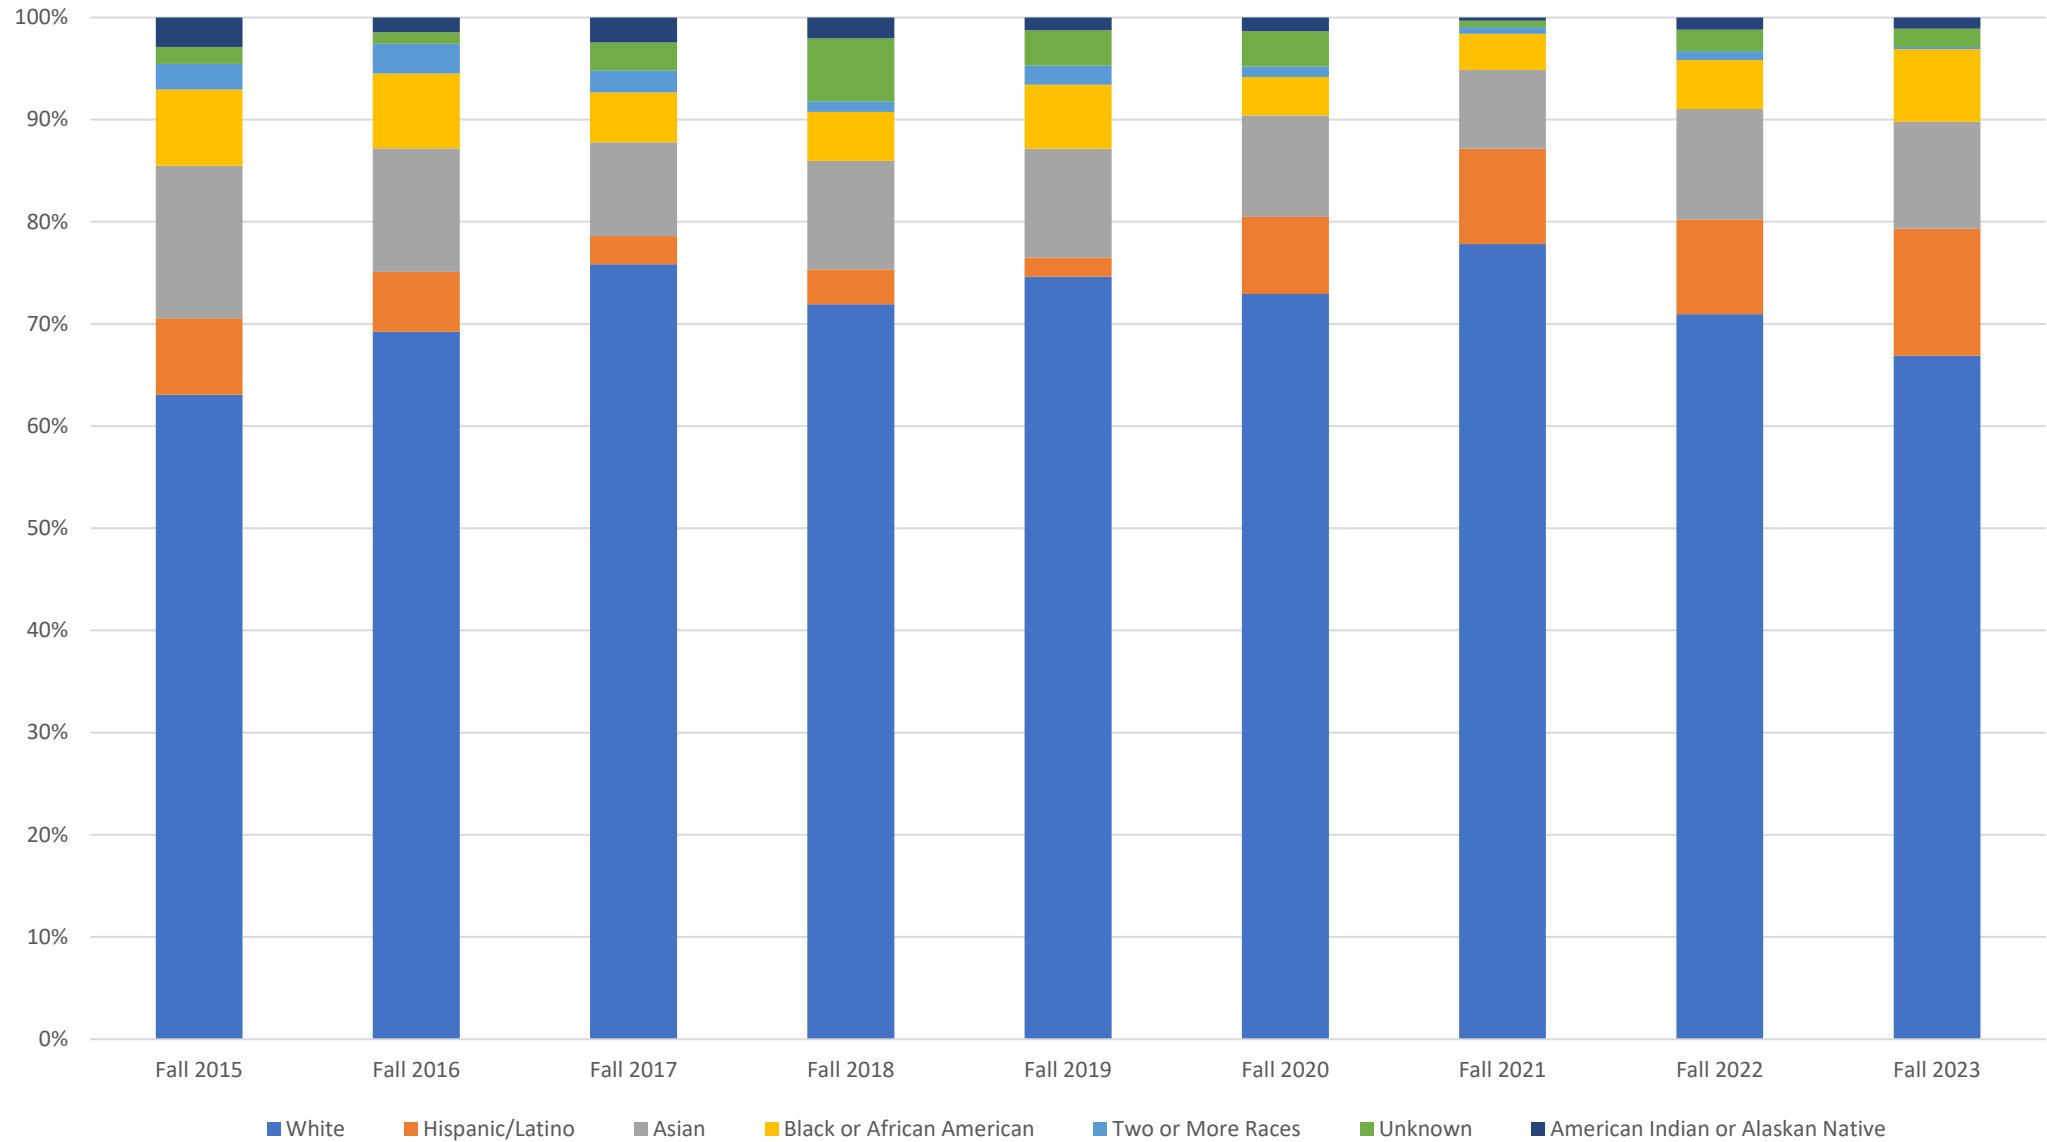

Dual Credit Headcount by Ethnicity Over Time

Percentage of Dual Credit Enrollment by Ethnicity Over Time

Dual Credit Students by Ethnicity Over Time

Dual Credit Headcount by Ethnicity Over Time

White Student Headcount

Hispanic/Latino Student Headcount

Asian Student Headcount

Black/African American Student Headcount

Percentage of all enrolled Dual Credit Students