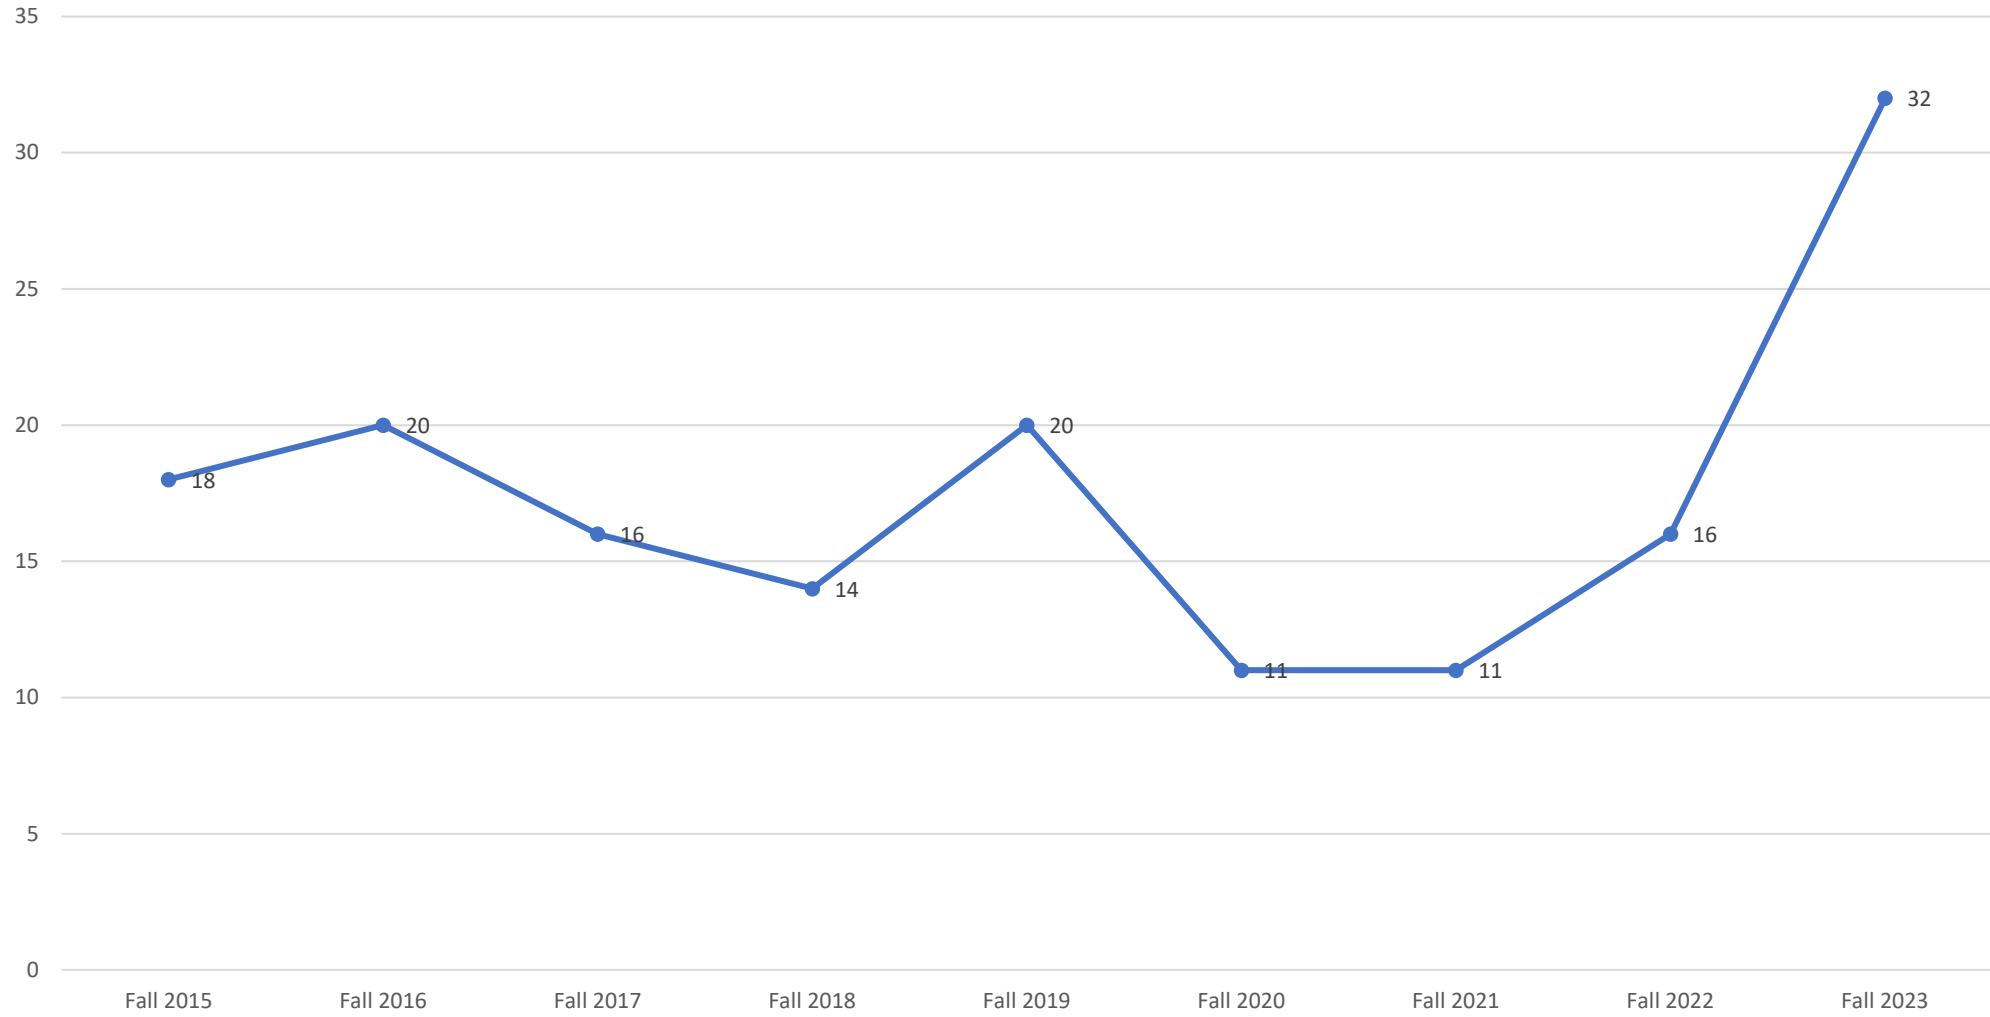

Dual Credit Headcount by Ethnicity Over Time

Percentage of Dual Credit Enrollment by Ethnicity Over Time

Dual Credit Students by Ethnicity Over Time

Dual Credit Headcount by Ethnicity Over Time

White Student Headcount

Hispanic/Latino Student Headcount

Asian Student Headcount

Black/African American Student Headcount

Percentage of all enrolled Dual Credit Students