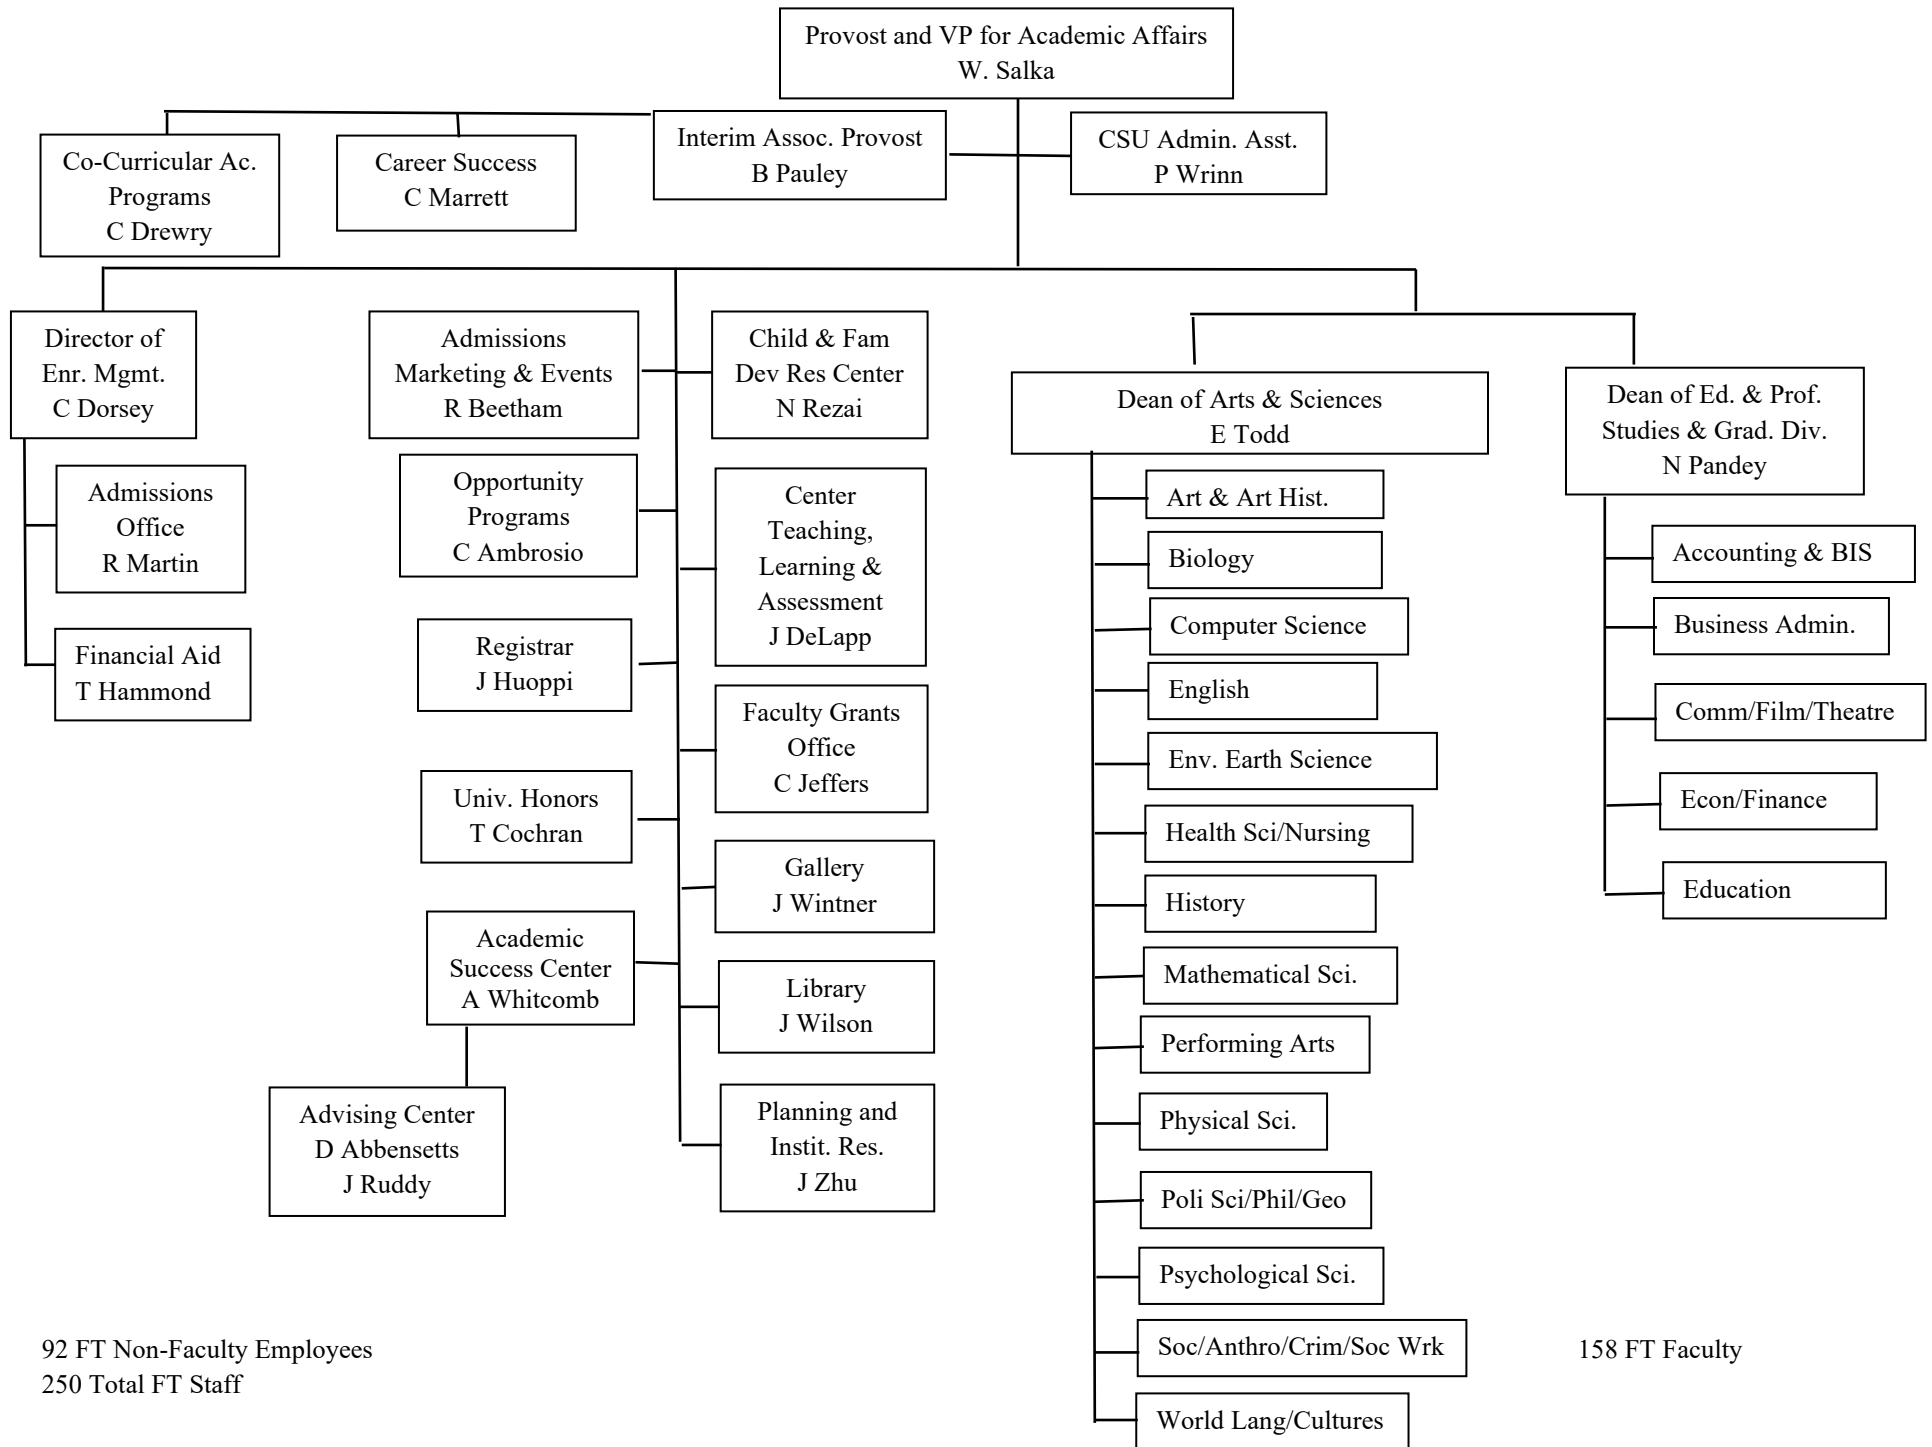

**Eastern Connecticut State University
Provost and Vice President for Academic Affairs**

92 FT Non-Faculty Employees
250 Total FT Staff

158 FT Faculty