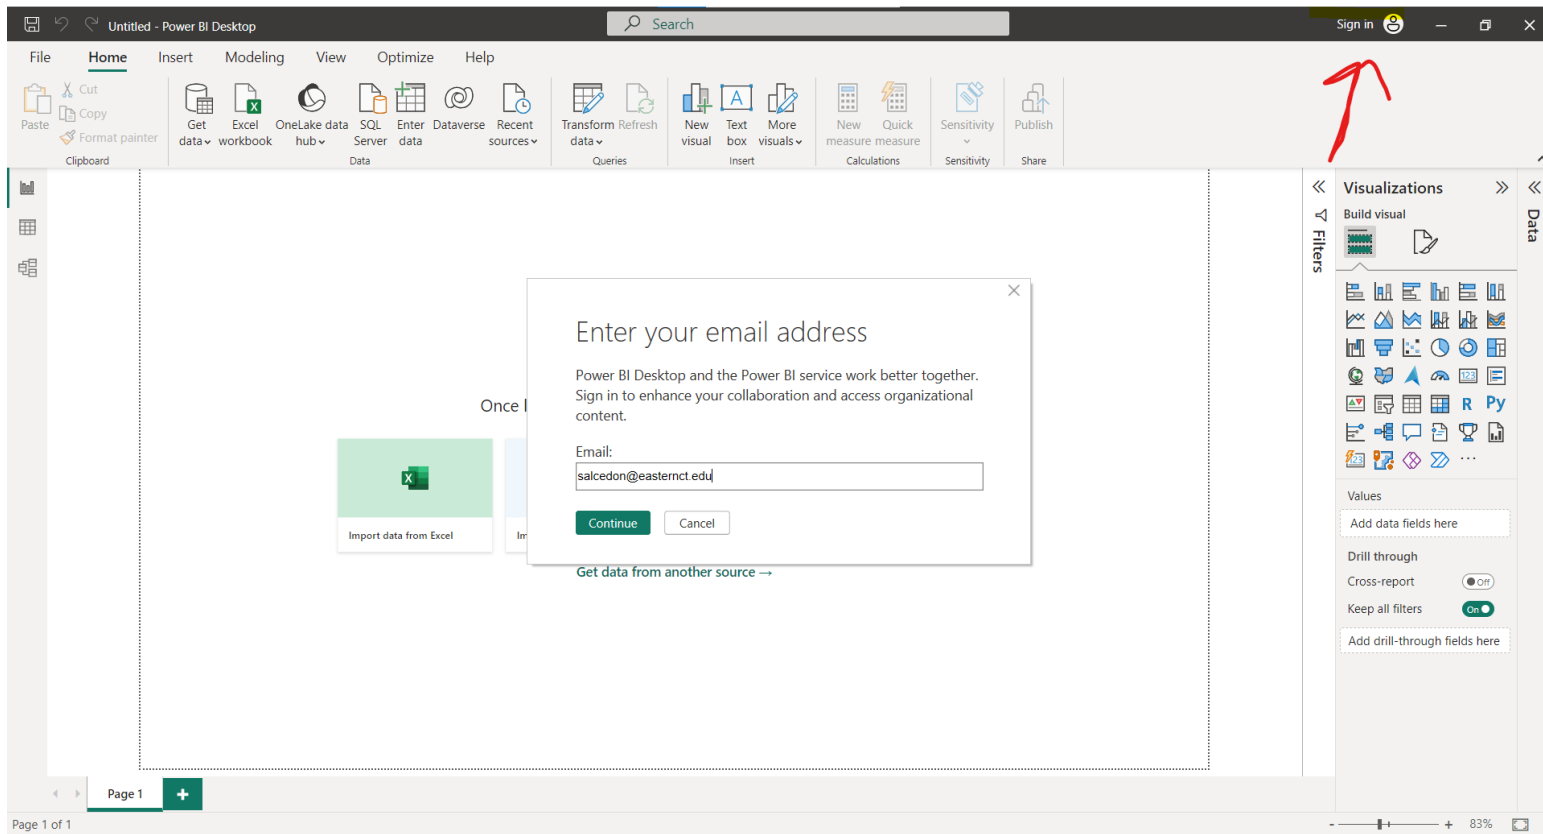

3.
Once download finishes, click Open then click sign in. Enter your eastern information.

You're all set!! Now for the Data Mart access

How to find data marts in power BI Desktop

Open Power BI and you will see this screen