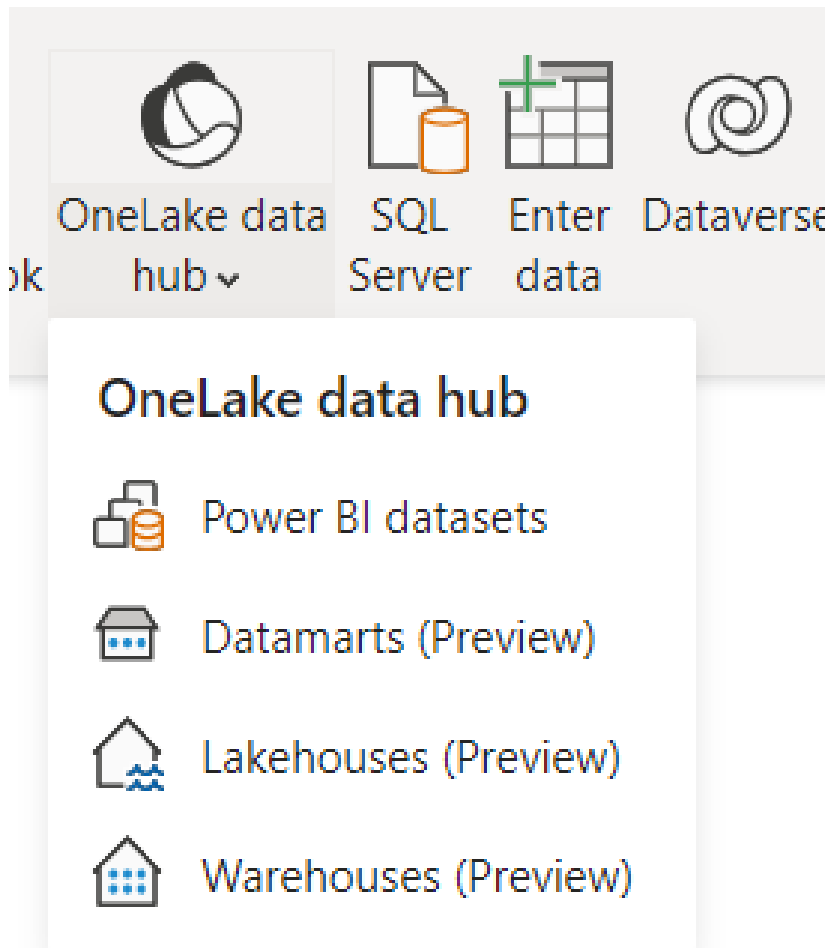

[VIEW ALL VIDEOS](#)

Show this screen on startup

Click the X in the top right

On the main screen, click the down arrow on “OneLake Data Hub”

Click Datamarts

If you see this screen, you should be all set

OneLake data hub