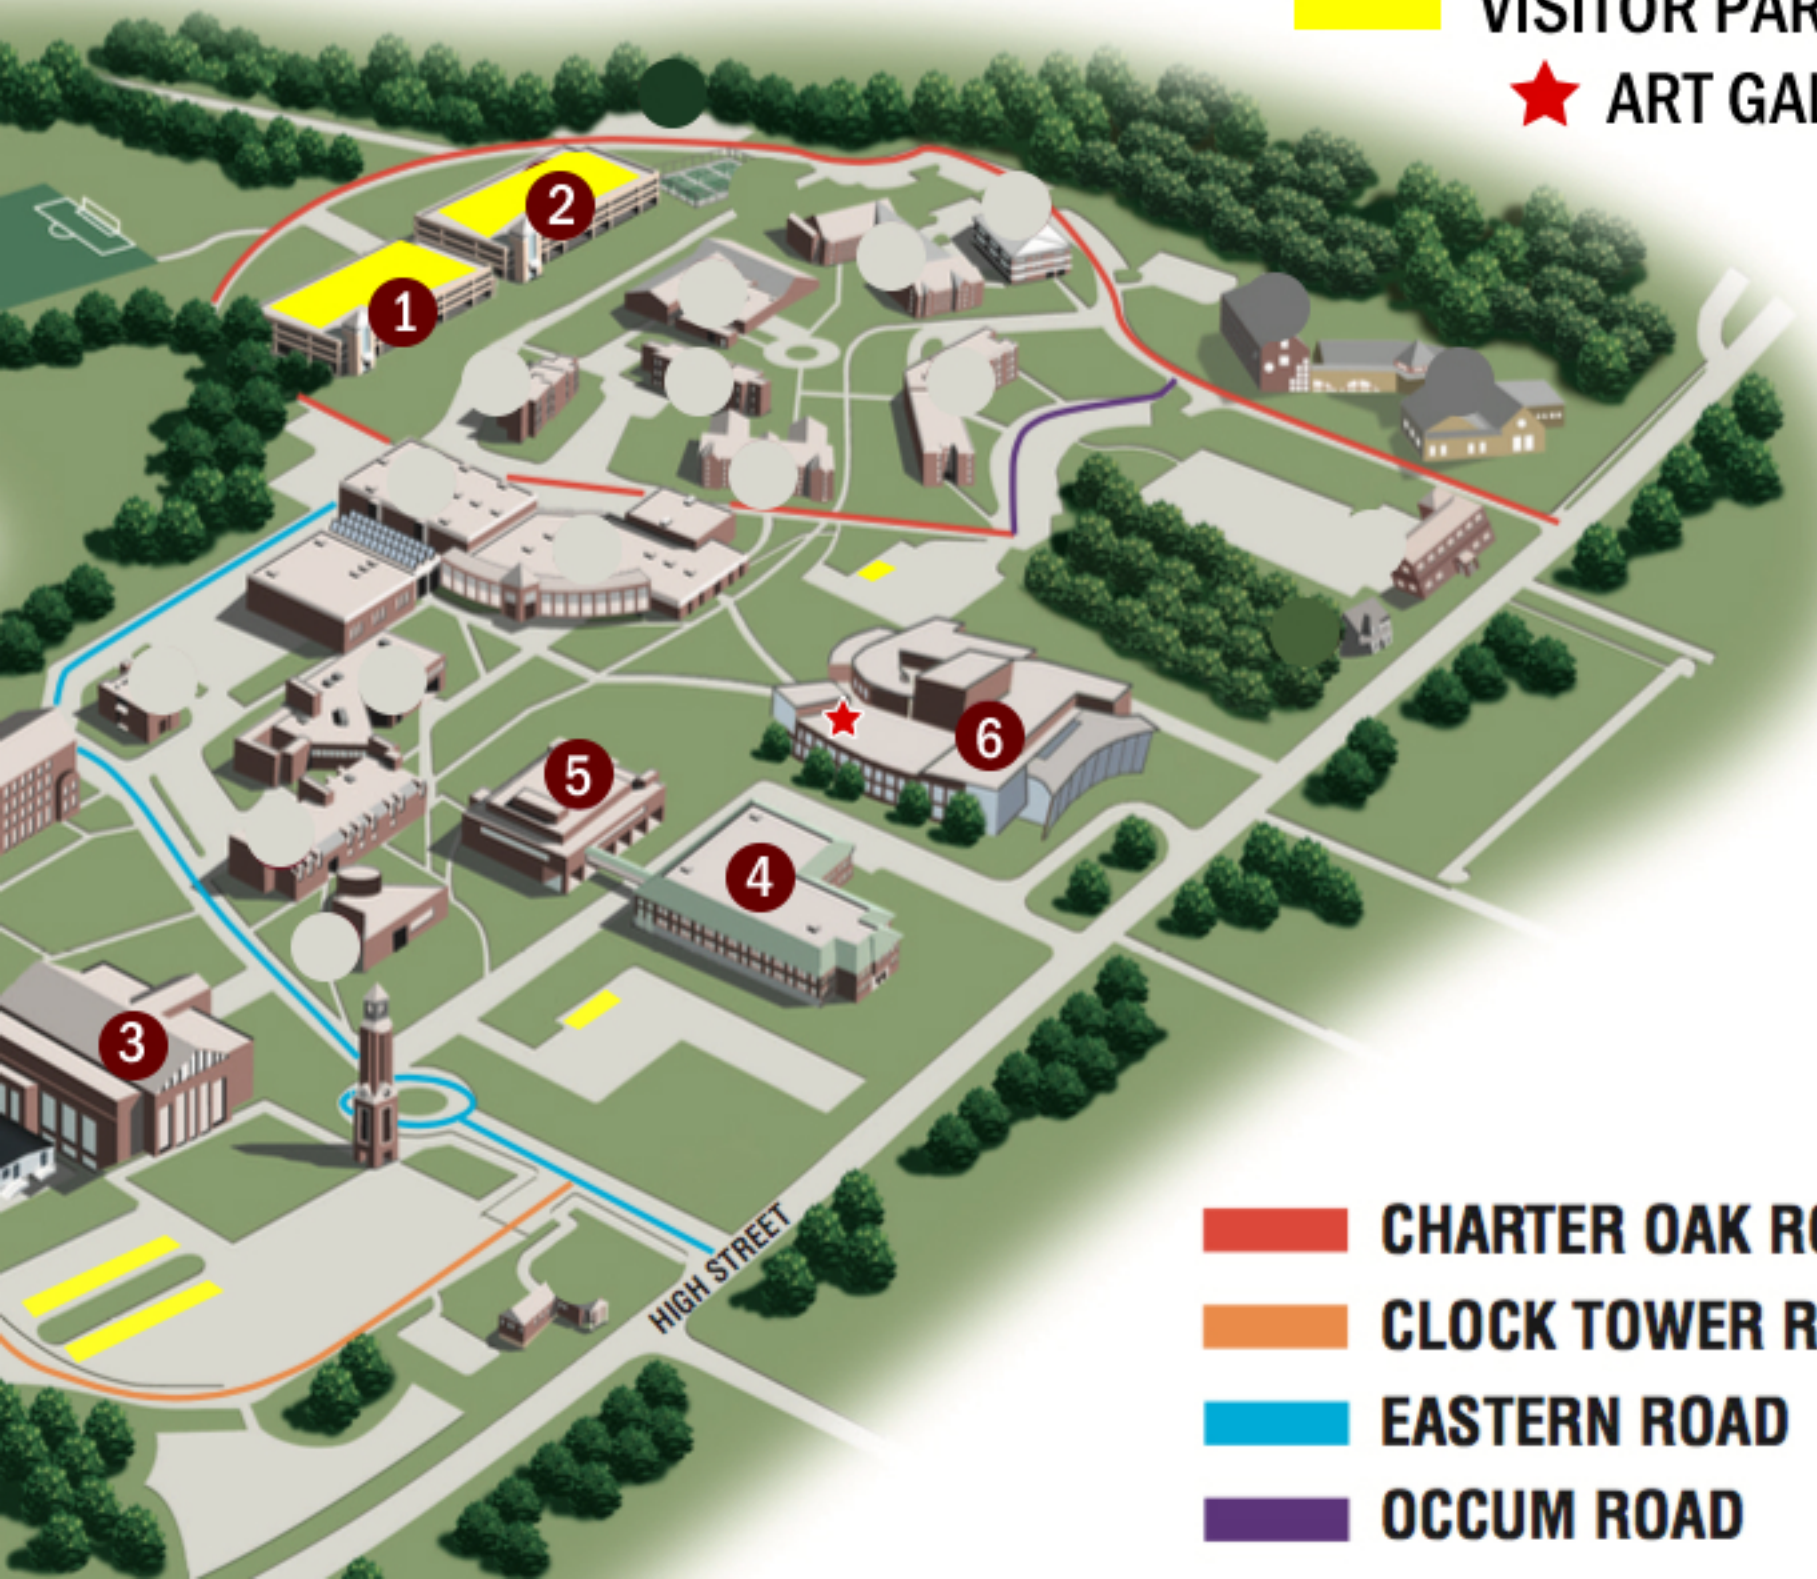

- 1** Shakespeare Parking Garage (1st, 3rd, and 4th floors only)
- 2** Cervantes Parking Garage
- 3** J. Eugene Smith Library **4** Gelsi Young Hall
- 5** Wood Support Services Center **6** Fine Arts instructional Center

■ VISITOR PARKING
★ ART GALLERY

- CHARTER OAK ROAD**
- CLOCK TOWER ROAD**
- EASTERN ROAD**
- OCCUM ROAD**